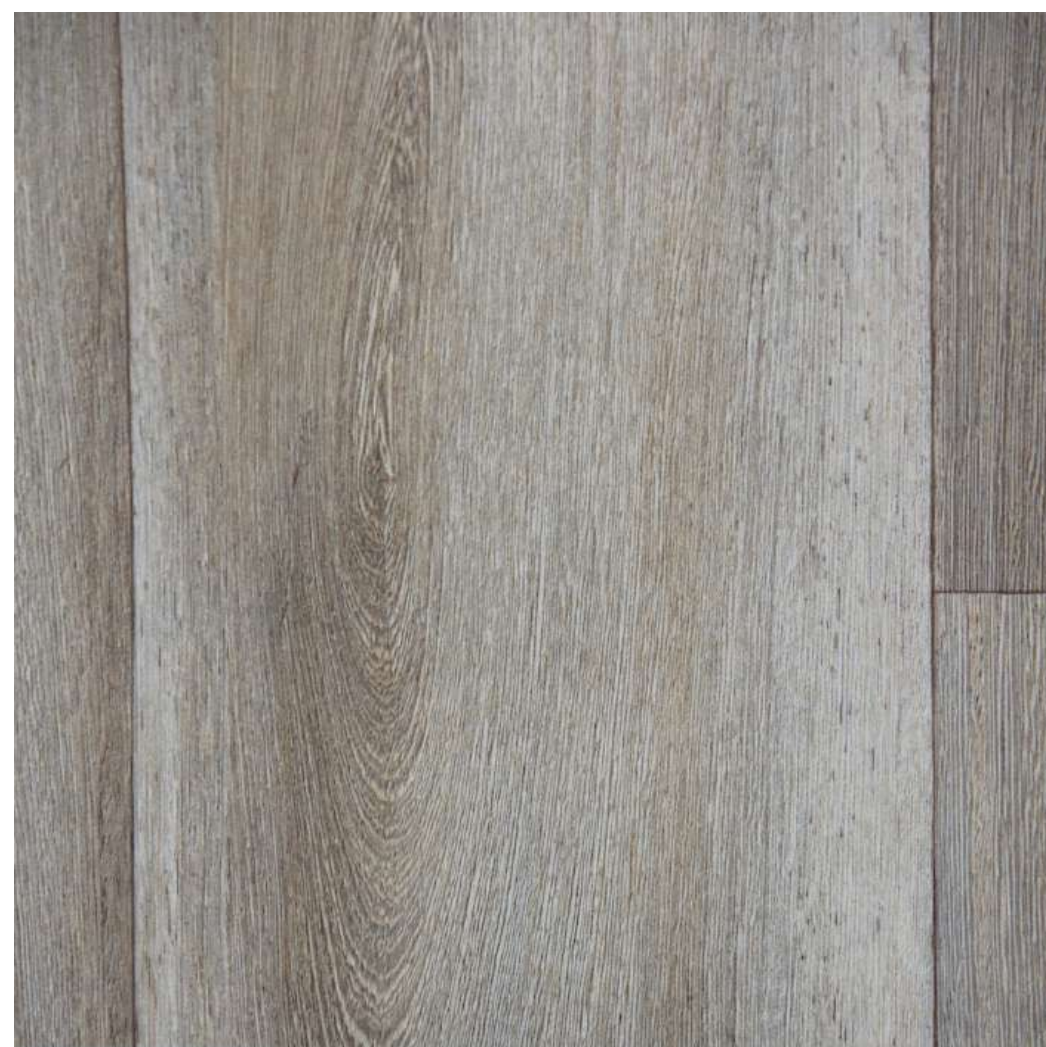

TEXAS NEW

**LINOLEUM - HATARI 738**  
ANCHO 3.00 mts.  
Rollo 30 mts. Aprox.

**LINOLEUM - TORONTO 558**

ANCHO 3.00 mts.

Rollo 30 mts. Aprox.

**LINOLEUM - BALMARI 596**

ANCHO 3.00 mts.

Rollo 30 mts. Aprox.